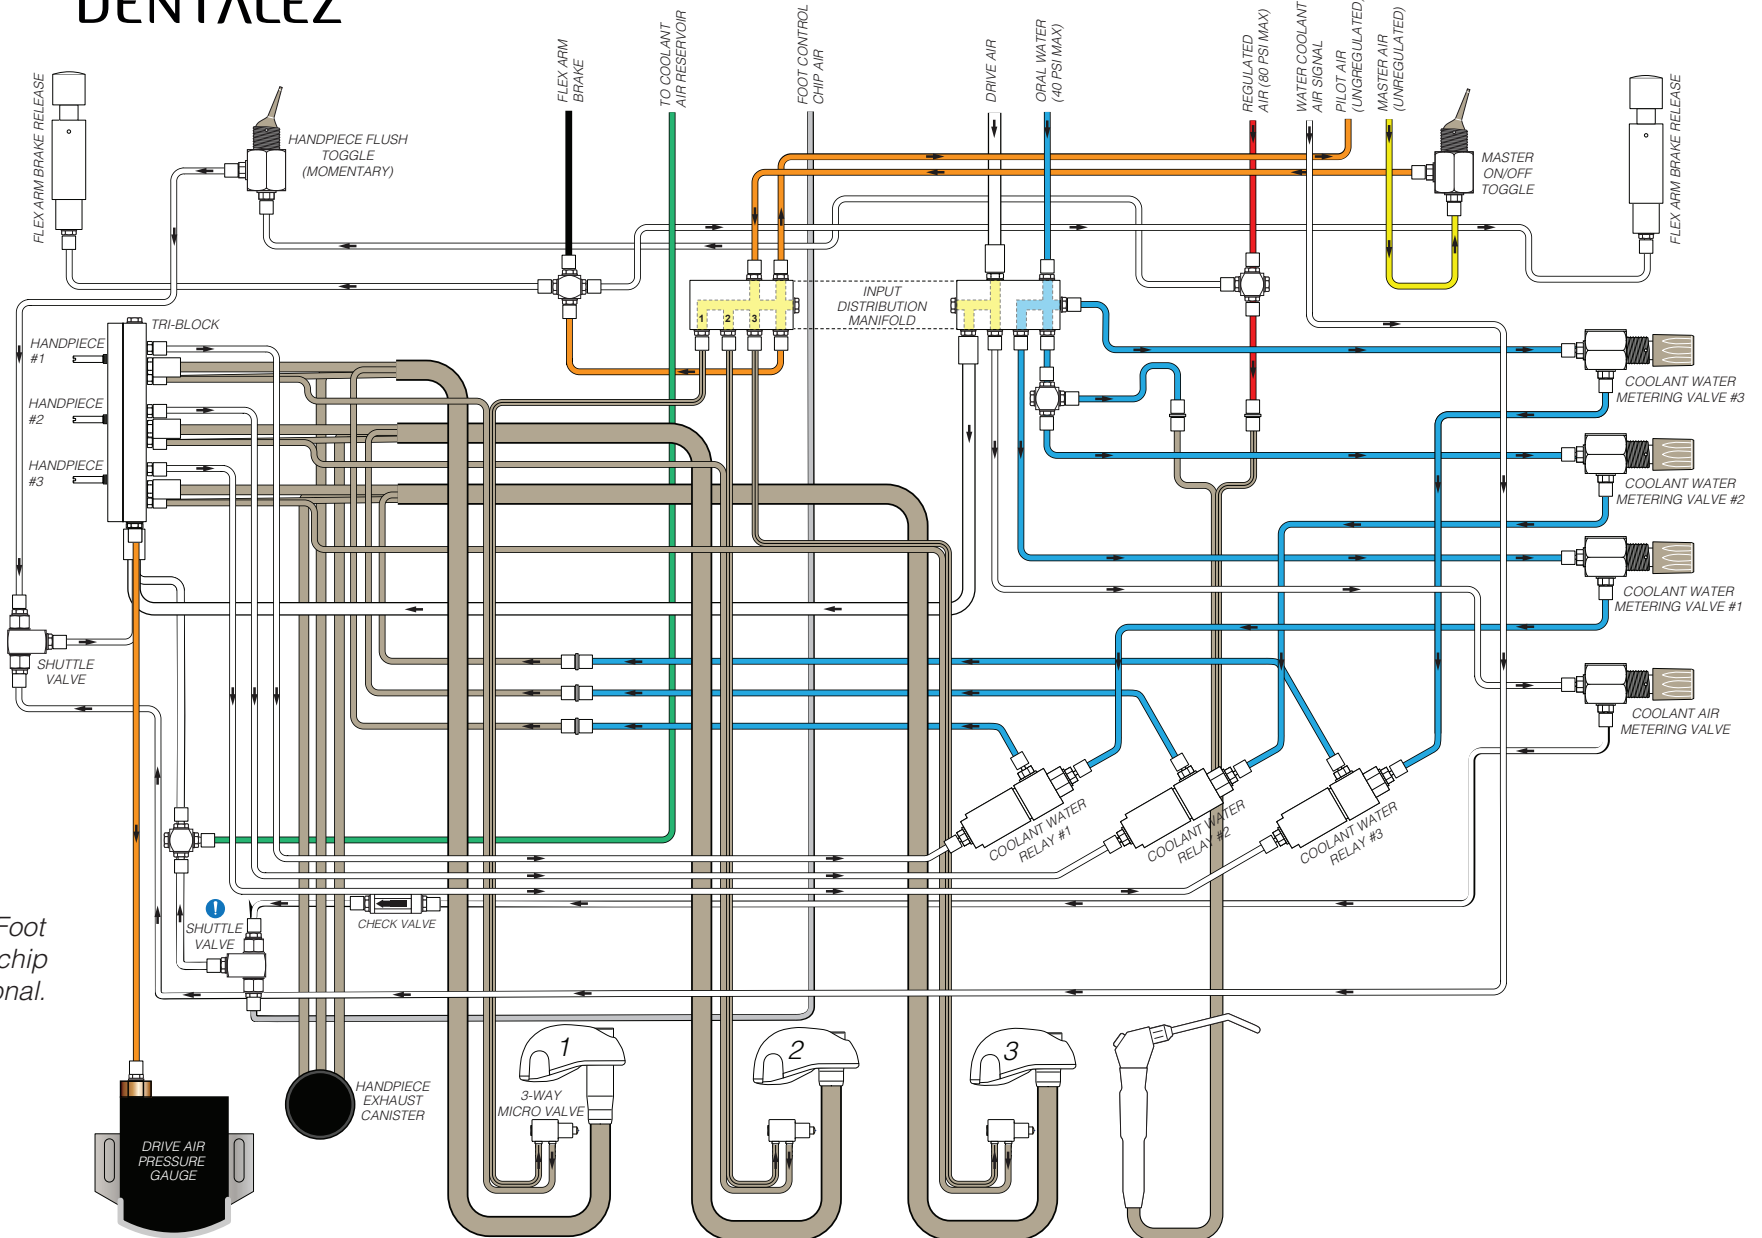

Forest DENTALEZ

! NOTE: Foot control chip air optional.