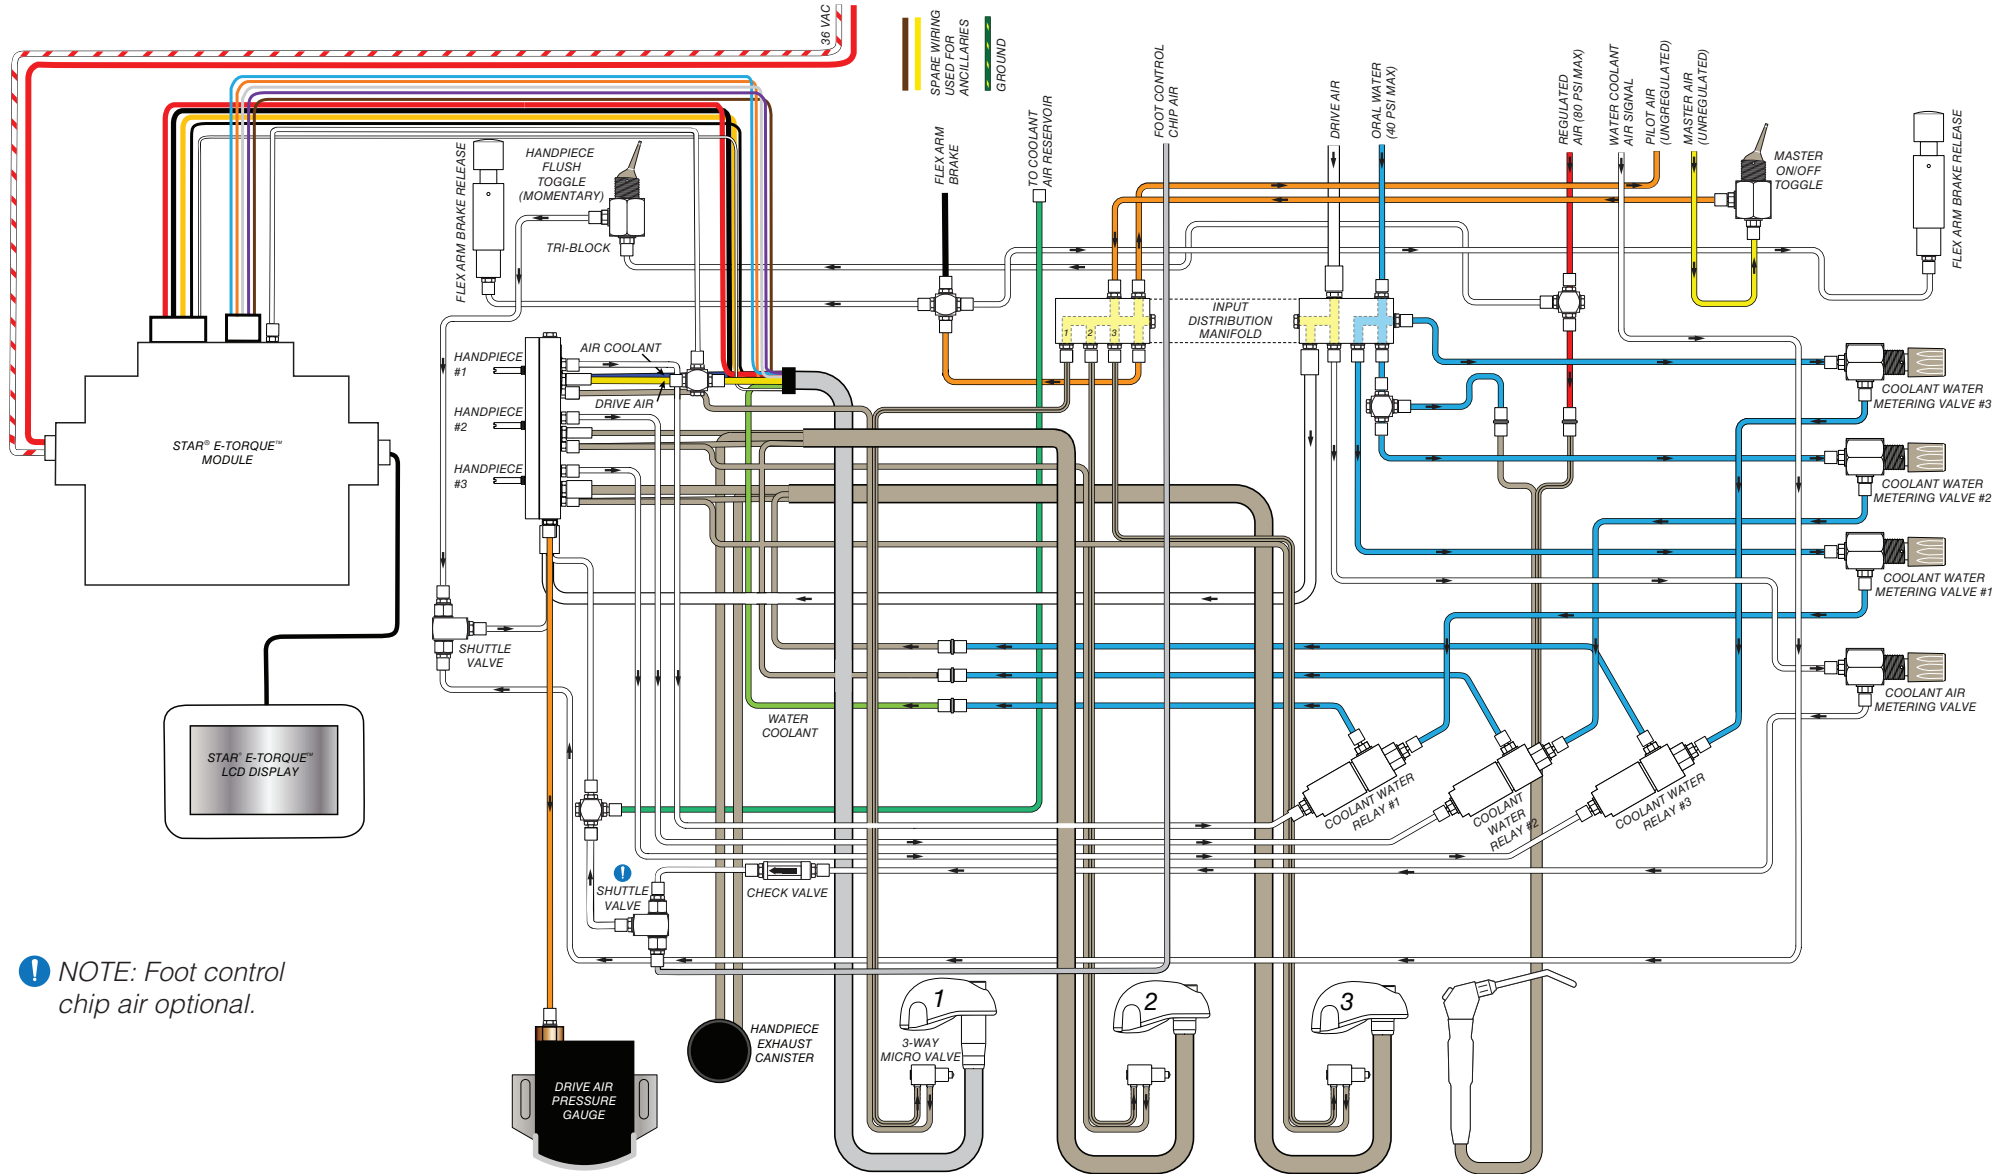

Forest DENTALEZ

NOTE: Foot control chip air optional.