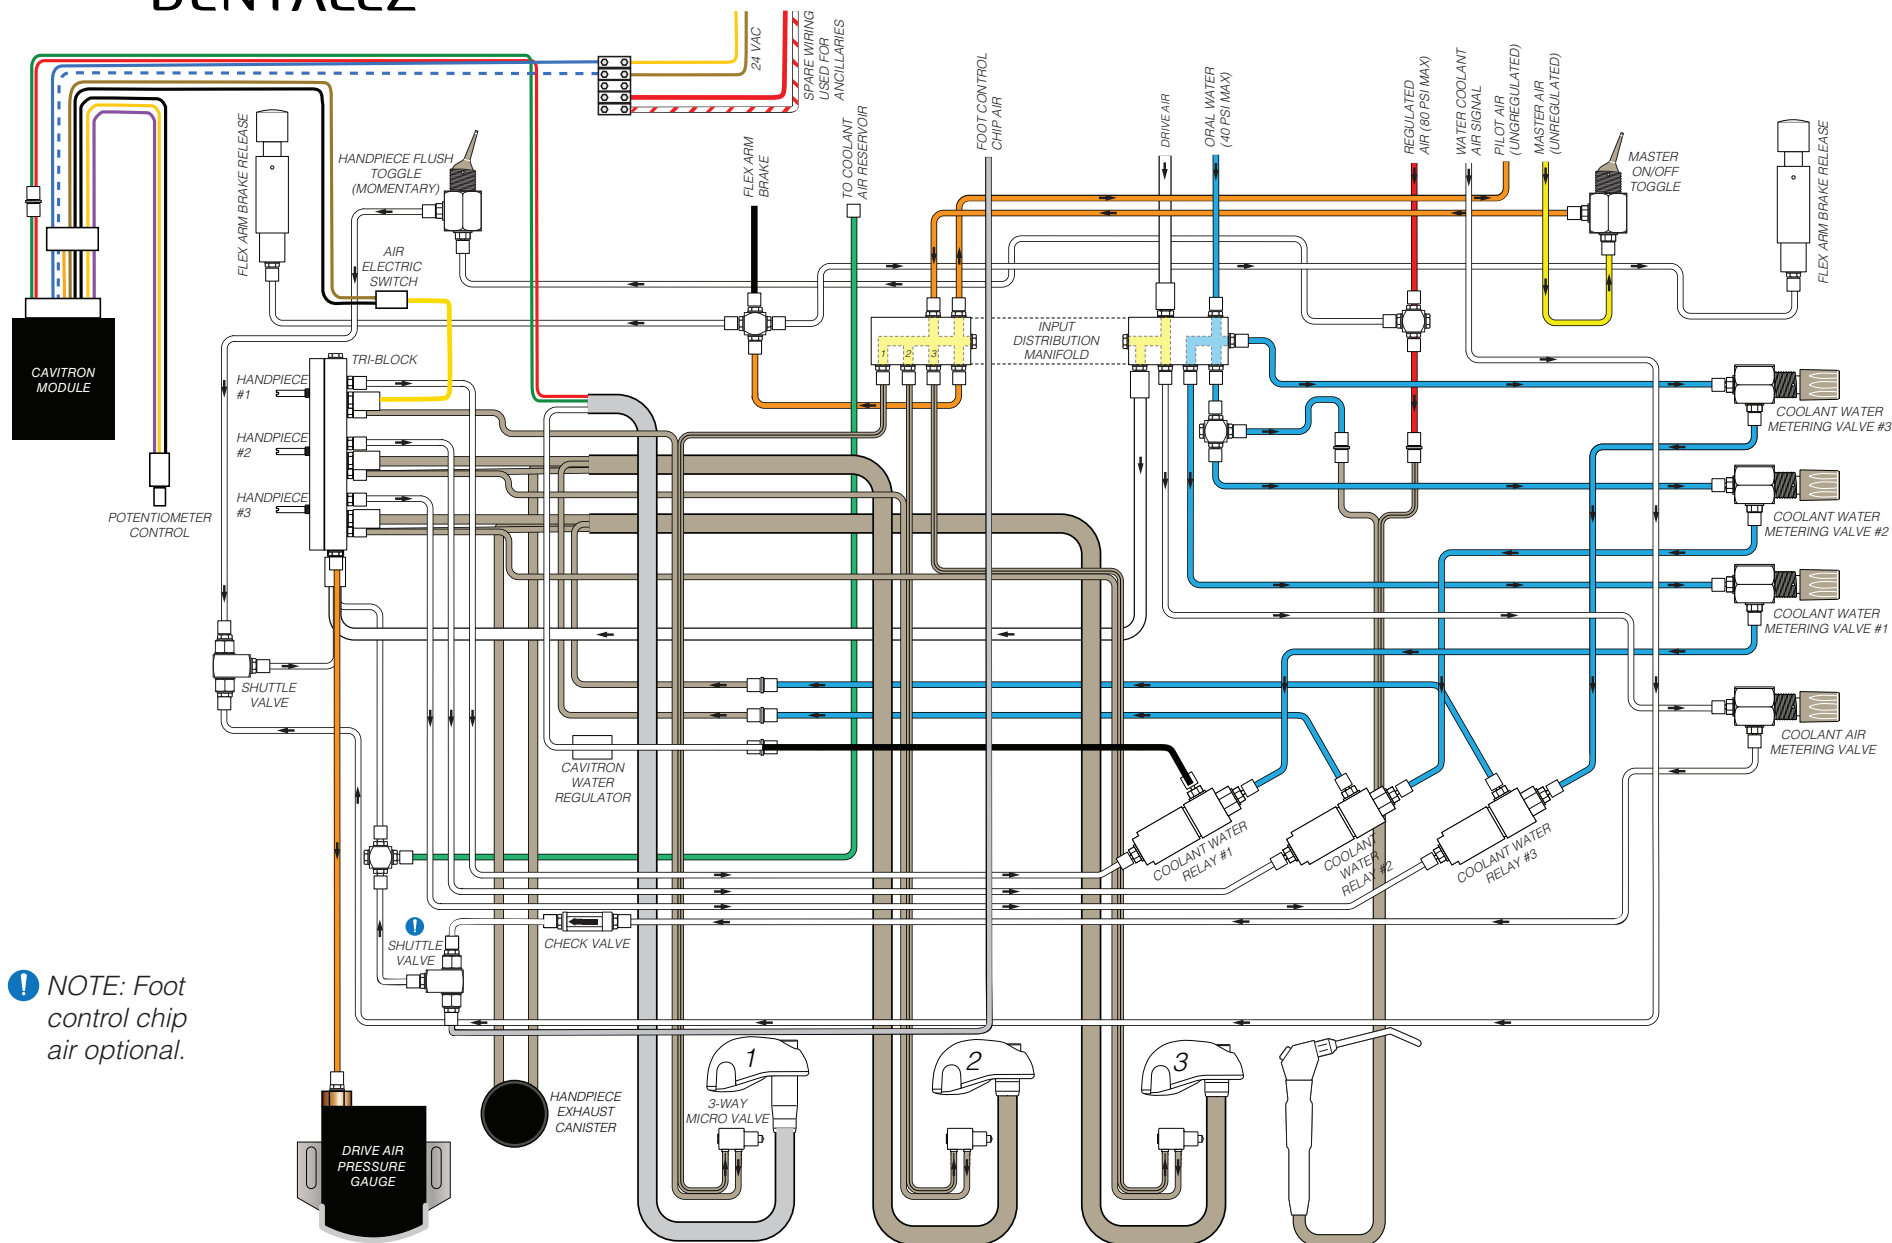

Forest DENTALEZ

NOTE: Foot control chip air optional.