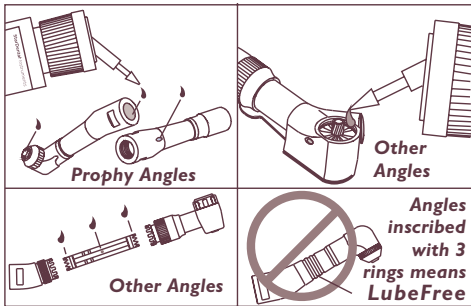

Titan® Angles

DentaLube II

Advanced Handpiece Lubricant

StarDental®
1816 Colonial Village Lane
Lancaster, PA 17601-5891
Printed in the USA
© 2018 – DentalEZ Inc.