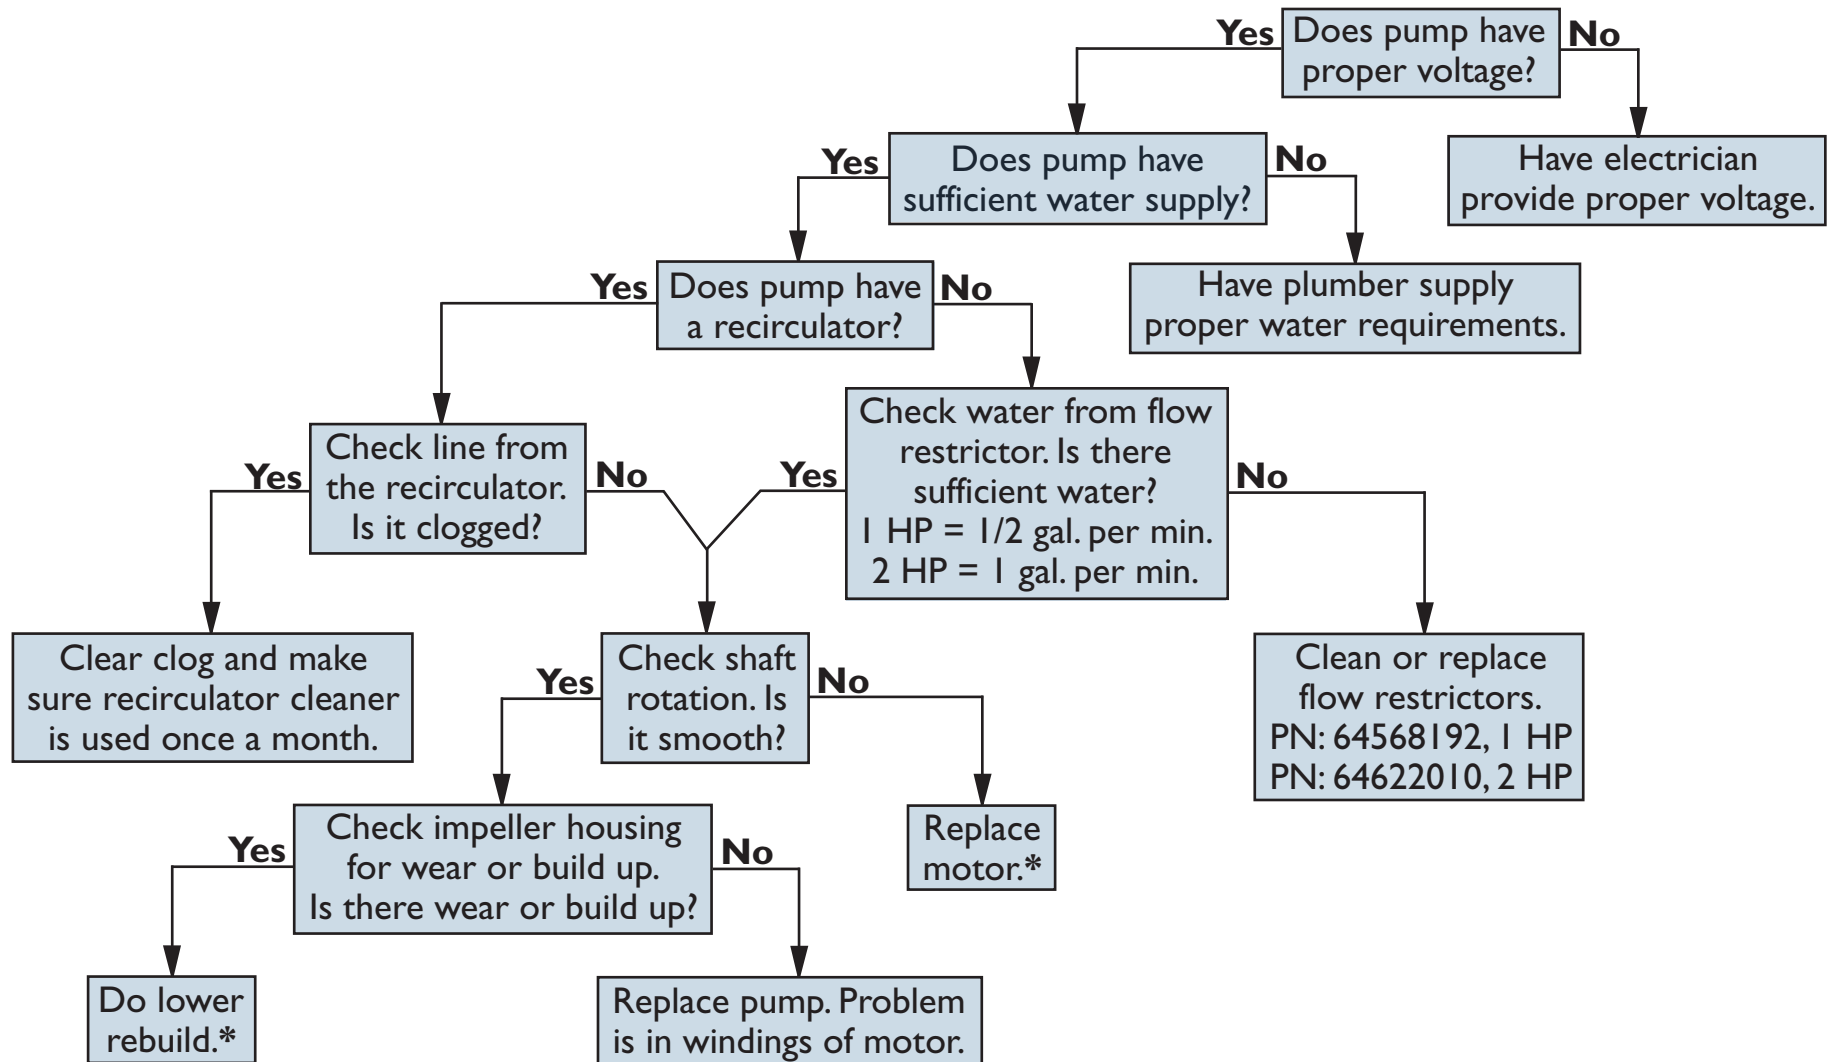

# Vacuum Shuts Down, Cools then Restarts

\* For part # information contact Tech Service at 1-866-DTE-INFO.