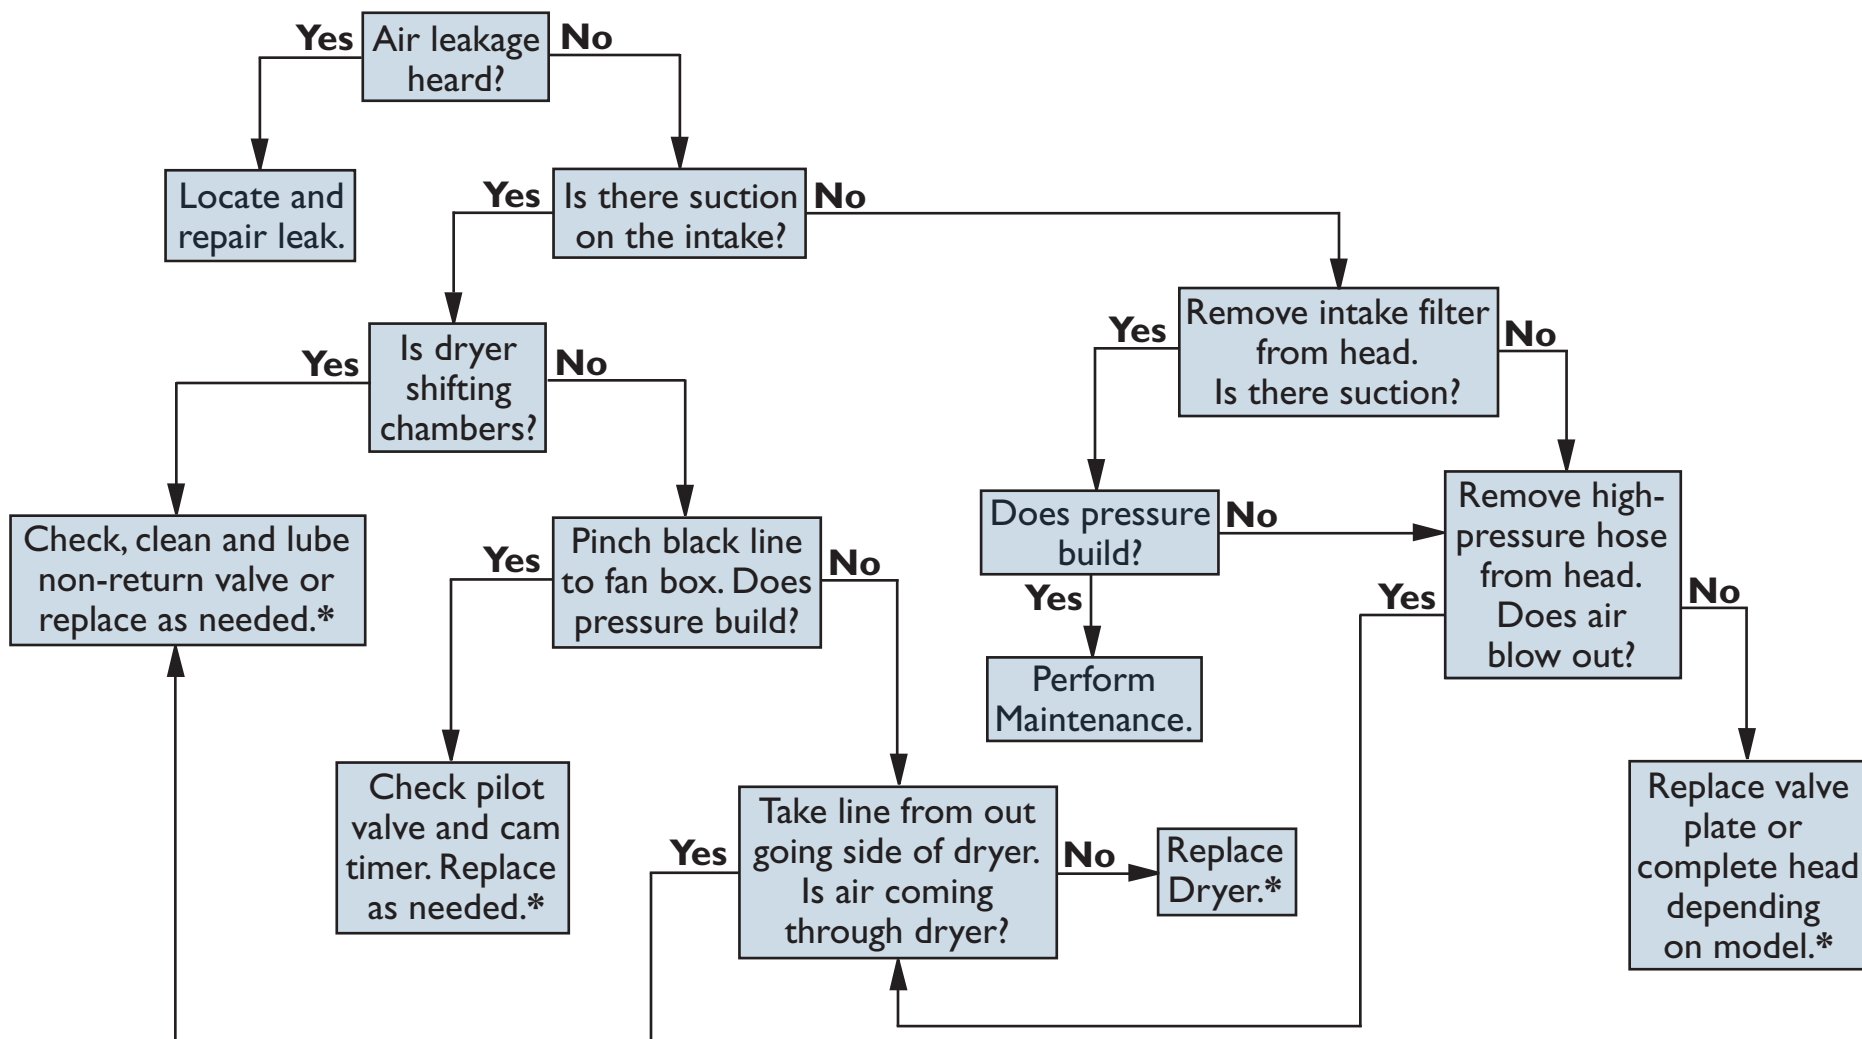

Lube-free Compressor Not Building Pressure

* For part # information contact Tech Service at 1-866-DTE-INFO.