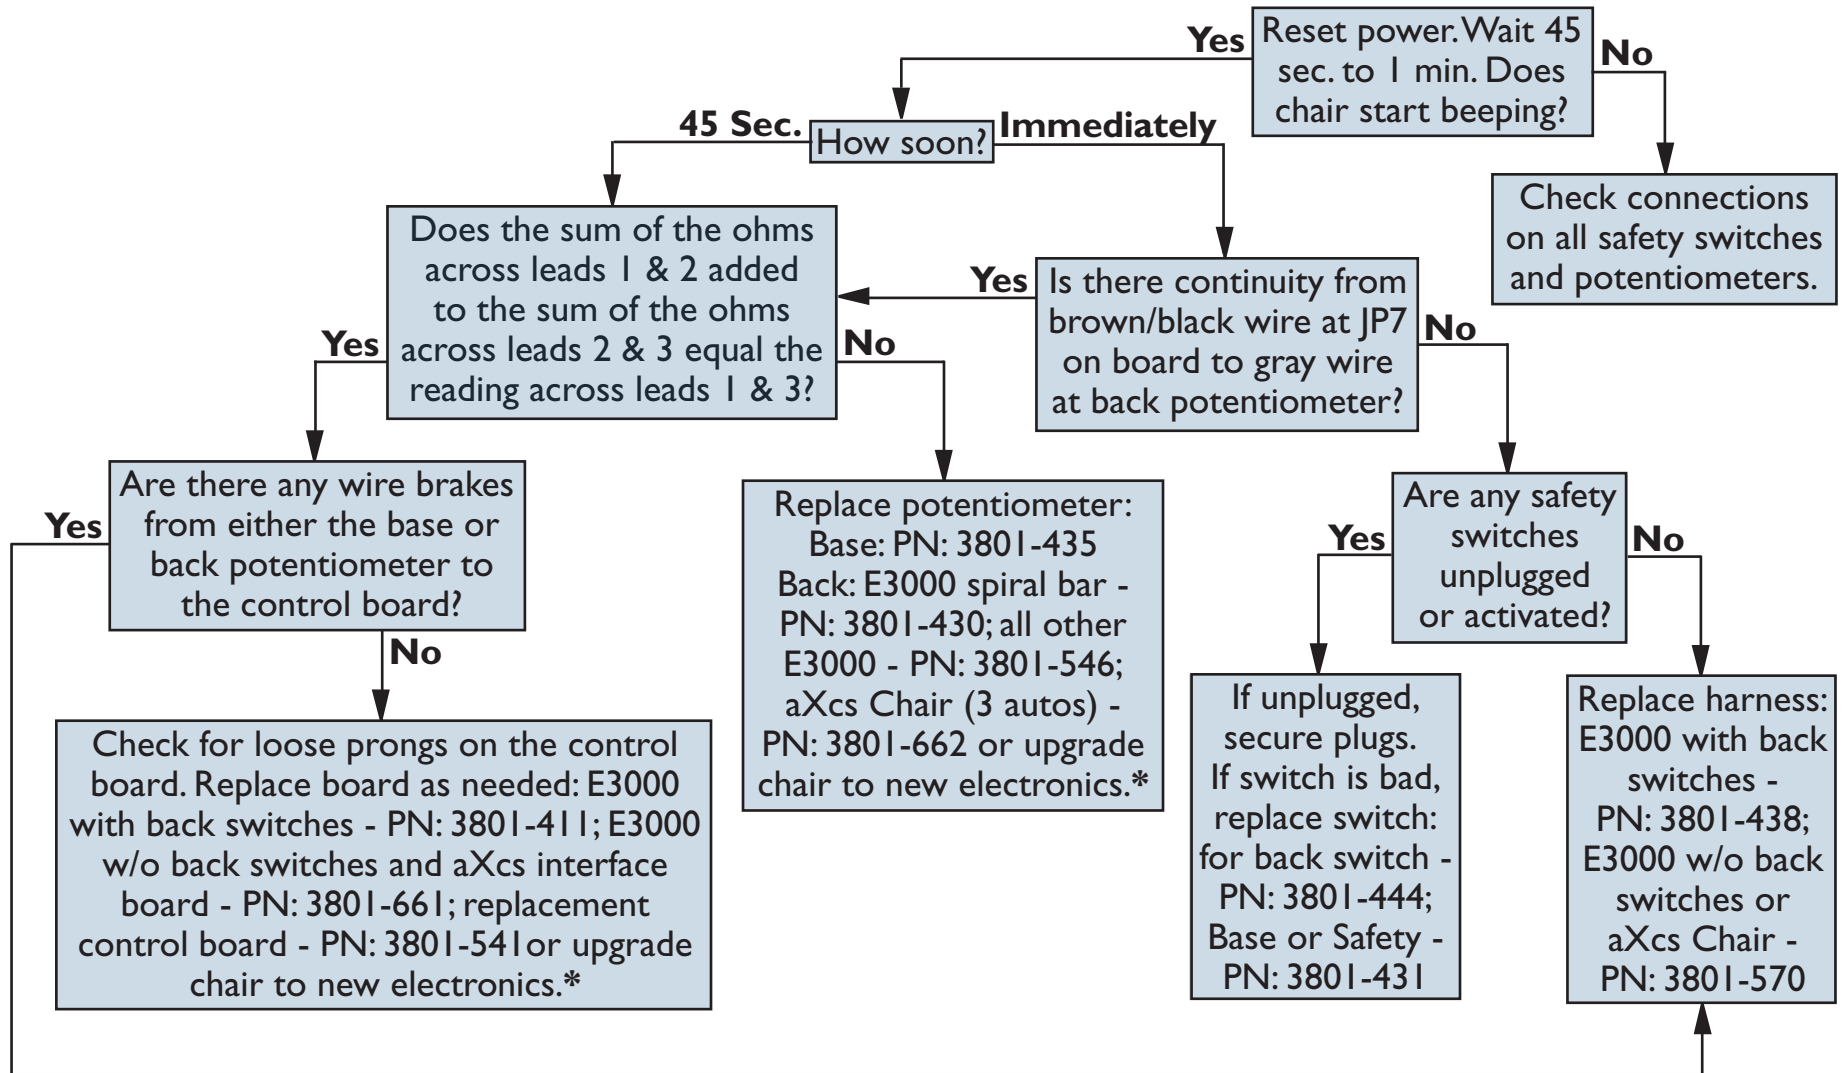

# Chair Beeping (Old Electronics)

\* Contact Tech Service at 1-866-DTE-INFO.